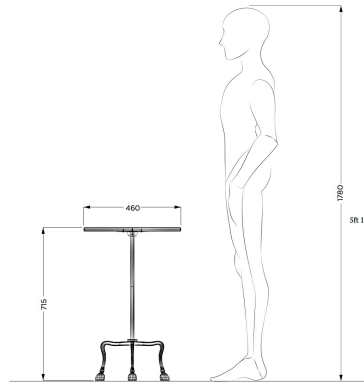

ROSE UNIACKE

THE HOOF TABLE