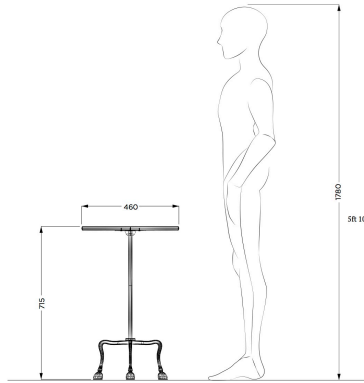

R

ROSE UNIACKE

THE HOOF TABLE