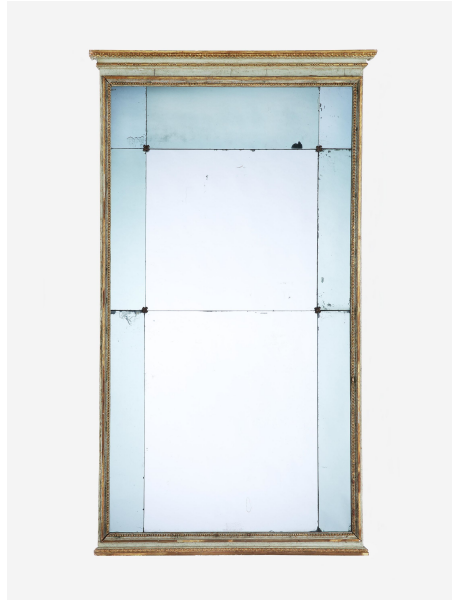

R

LOUIS XVI OVERMANTLE MIRROR

£15,000

Code:4382

Carved giltwood and painted frame, with straight cresting surmounted with Neoclassical architectural elements and a rocaille carved fillet, with original segmented glass mirror plates with bronze plate caps

France, circa 1790

Dimensions:

H 208cm x W 120cm x D 7cm

H 82" x W 47½" x D 3"

R

WWW.ROSEUNIACKE.COM